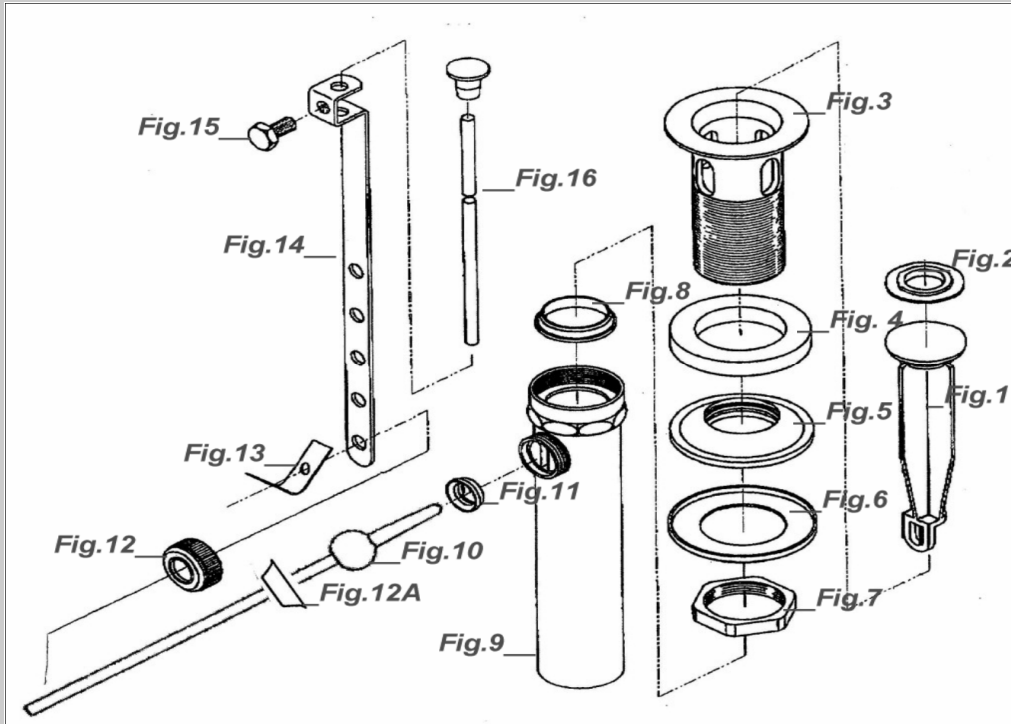

POP-UP WASTE ASSEMBLIES Parts List

Note: Product drawings are for reference only, individual products may not be exact pictured thickness.

Figure: 1 Waste Plug Assembly (Plunger)

UPC#’S	Suncraft Item #	For Pop-UP #’S	Pack	
10050	600B-08	600K	1 ea.	
10051	600B-28	600S	1 ea.	
10044	6200-04	620A Fits Moen Style	1 ea.	
10052	6200-56	630D1,E1,F1	1 ea.	
10056	6200-58CP	630DS2,ES2	1 ea.	
10057	6200-58PB	630DS3,ES3	1 ea.	
10058	6200-58PW	630DS4,ES4	1 ea.	
10053	6200-70CP	630D2,E2	1 ea.	
10054	6200-70PB	630D3,E3	1 ea.	
10043	6200-70PVD	630B3	1 ea.	
10055	6200-70PW	630D4,E4	1 ea.	
10062	6300-14CP	630GS2	1 ea.	
10063	6300-14PB	630GS3	1 ea.	

UPC#,S	Suncraft Item#	Description	Pack
20171	#5555-1	Plunger	1 ea,
20172	#5555-2	Seat	1 ea.
20173	#5555-3	Gasket	1 ea.
20174	#5555-4	Lip Washer	1 ea.
20175	#5555-5	Mounting Nut	1 ea.
20176	#5555-6	Pivot Nut	1 ea.
20177	#5555-7	Pivot Seal	1 ea.
20178	#5555-8	Activating Rod	1 ea.
20179	#5555-9	Spring	1 ea.
20180	#5555-10	Strap	1 ea.
20181	#5555-11	Screw	1 ea.
20182	#5555-12	Lift Rod	1 ea.