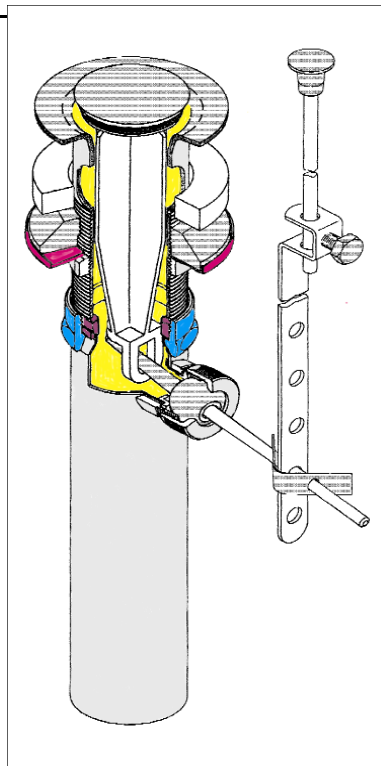

POP-UP WASTE ASSEMBLIES PARTS LIST

Figure: 15 Thumb Screw

10078	6200-14	All	1 ea.

Figure: 16 Lift Rod & Knob Assembly

UPC#S	Suncraft Item #	For Pop-Up #'S	Pack
10083	6200-25	600K,S,630D1,D2,E1,E2,F1	1 ea.
10084	6200-29CP	600S2,630D,ES2,G2,GS2	1 ea.
10085	6200-29PB	630D3,DS3,E3,ES3,G3,GS3	1 ea.
10042	6200-29PVD	630B3	1 ea.
10086	6200-29PW	630D4,DS4,E4,ES4,G4,GS4	1 ea.

6450/6451 series

10065	6450-2	Plunger Assembly for #6450 Pop-Up	1 bag.
10066	6451-2	Plunger Assembly for #6451 Pop-Up	1 bag
10070	6450-8	Chrome Top Flange for #6450 Pop-Up	1 bag
10026	6450-1	Hardware for #6450 Pop-Up (Lift Rod / Pivot Rod / Strap / Clamp)	1 bag
10176	6451-8PB	Polished Brass Top Flange for #6451 Pop UP	1 ea.

Items listed in figures #1 thru #16 are in bulk pack, no bag, no barcode label. No min. quantities required.

**Macron's/Suncraft
New Revolutionary
Design.**